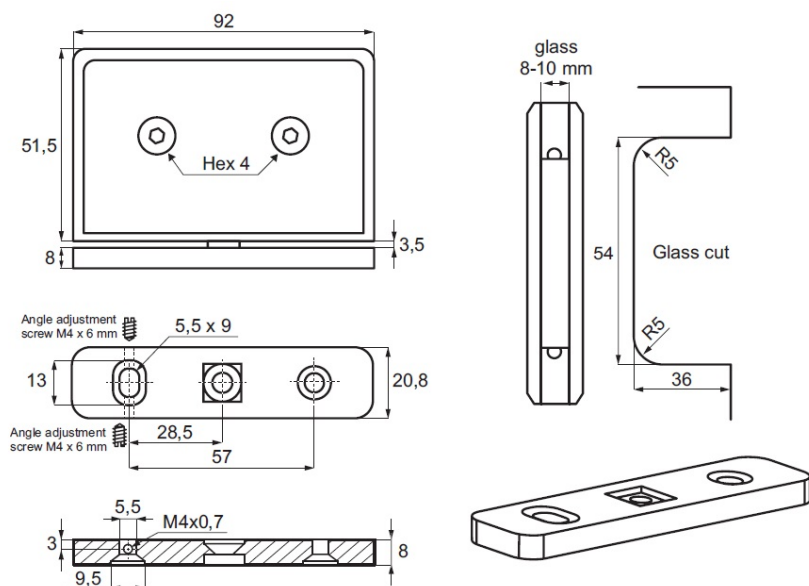

PRODUCT SHEET

Description:

Shower Pivot Hinge "Lodz II", Floor/Glass, CPL, 51,5x92x21mm, With Adjustable Base, Brass Material, Incl., Gaskets, Screws & Templates, Self Centering When Within 15DG, Of Closed Position, 8-10mm Glass Thickness., Load Capacity: 20 kg Pr. Hinge, Max Glass Width: 800mm

Item number:

15.23.945-0

Units	Box	Carton	HS Code	Barcode
Pcs.	1	20	8302100090	
				5704866470452

SISO A/S

Mileparken 11
DK-2740 Skovlunde
Denmark
VAT: DK 24786013

Phone +45 45 830 900

www.siso.dk
siso@siso.dk

Danske Bank
Nytorv Branch
Copenhagen
SWIFT: DABADKKK

Account no.
4180 3112 112936
IBAN Account
DK7230003112112936